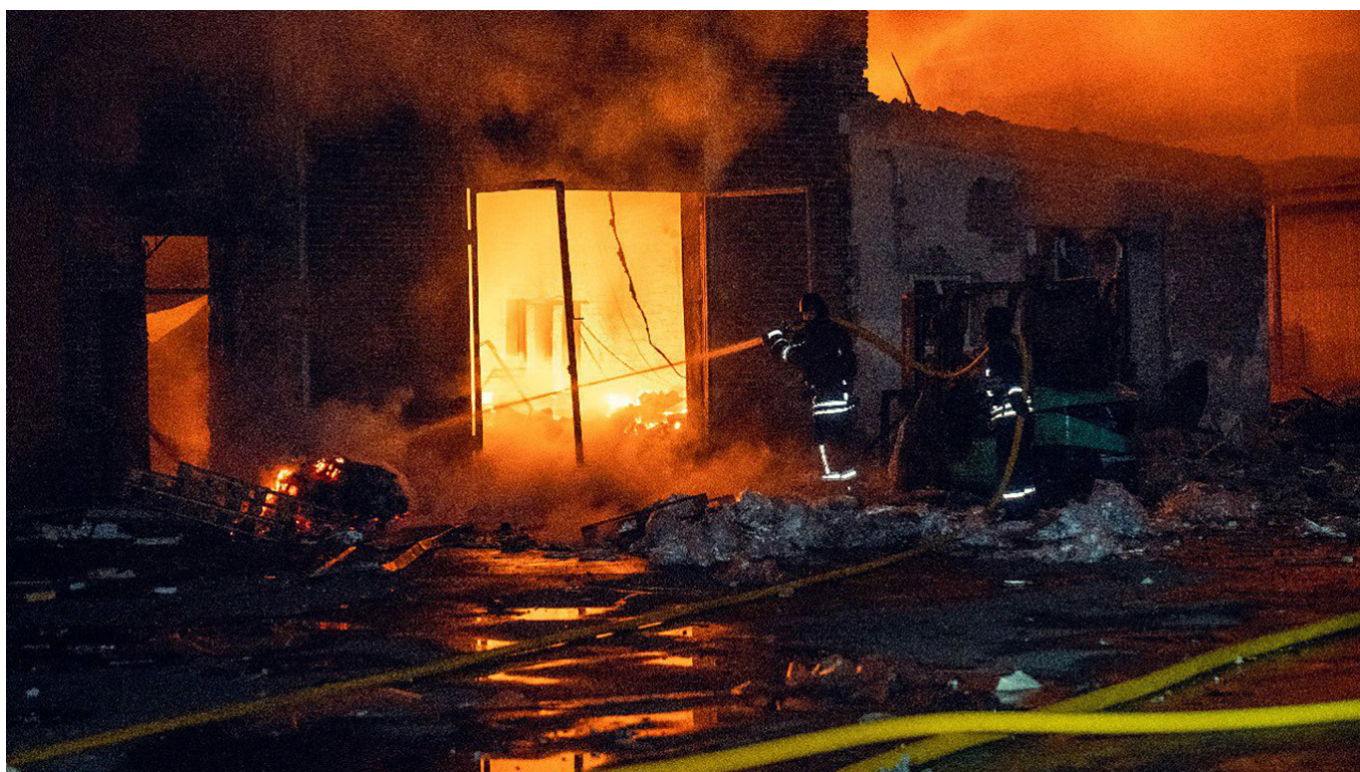

Russia Launched Offensive in Sumy and Kharkiv Regions, Ukraine's Top Commander Confirms

April 09, 2025

Aftermath of a Russian attack on Ukraine. **State Emergency Service of Ukraine**

Russian forces launched an offensive into northeastern Ukraine's Sumy and Kharkiv regions several days ago, Ukraine's commander in chief General Oleksandr Syrsky said in an interview [published](#) Wednesday.

Syrsky's comments come nearly a month after Ukrainian President Volodymyr Zelensky claimed that Russia was [readying](#) a new attack on the Sumy region, which borders Russia's Kursk region.

"I can say that the president is absolutely right and this [Russian] offensive [in the Sumy and Kharkiv regions] has actually already begun," Syrsky told the Ukrainian news website Left Bank.

"For several days now, nearly a week, we've been seeing almost a doubling of the number of

enemy offensive actions in all major areas,” he added.

Syrsky claimed Russia was seeking to create a buffer zone in the Kharkiv and Sumy regions, as well as in northern Ukraine’s Chernihiv region.

Related article: [Beijing Rejects Zelensky’s Claim ‘Many’ Chinese Citizens Fighting for Russia](#)

President Vladimir Putin proposed establishing a so-called “buffer zone” in the Sumy region to safeguard the Kursk region from future attacks during his visit there last month. The proposal was followed by reports of a potential Russian offensive, with minor Russian [incursions](#) into the Sumy region.