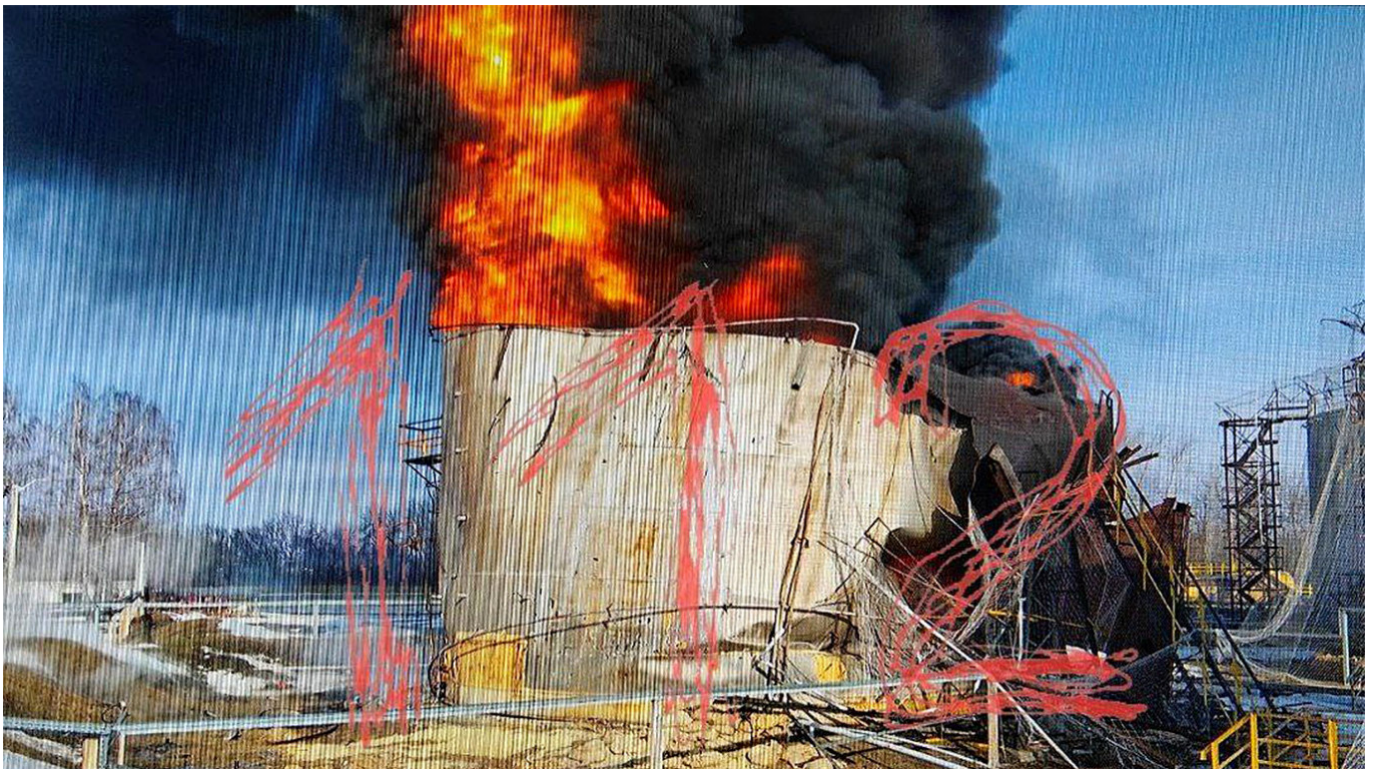

Ukraine Attacks Oil Depot in Russian Border Region

By [AFP](#)

March 05, 2024

t.me/ENews112

Ukraine struck an oil depot in the Russian border region of Belgorod on Tuesday, setting at least one fuel tank ablaze, a military intelligence source in Kyiv told AFP.

Kyiv has ramped up drone attacks on Russia's energy industry in the past three months, calling it "fair" retaliation on infrastructure Moscow uses to fuel its invasion.

A Ukrainian drone hit a depot in the Russian village of Dolgoye, about four kilometers from the border, the source told AFP.

Belgorod region Governor Vyacheslav Gladkov said emergency services were dealing with a fire at an "infrastructure facility" but did not mention a drone.

"There were no casualties. Operational and emergency services are working on the site. All circumstances of the incident are being established," he said.

Related article: [Ukraine Says Destroyed Russian Patrol Ship in Annexed Crimea](#)

Meanwhile, Ukrainian artillery strikes in the neighboring region of Kursk sparked a fire at a train station and cut power to a village, the regional governor said.