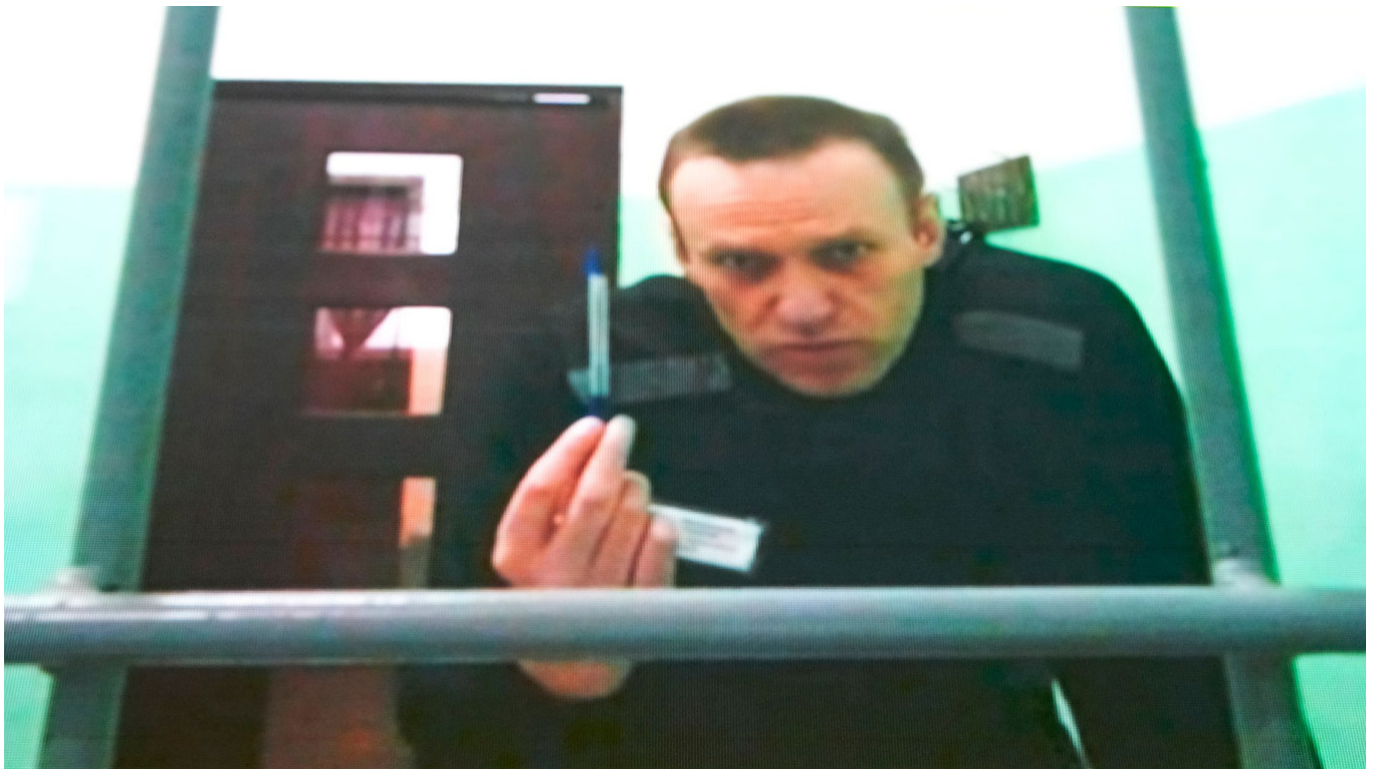

Navalny Placed in Solitary Confinement After Transfer to Arctic Prison

January 09, 2024

Alexei Navalny. **Alexander Zemlianichenko / AP / TASS**

Jailed Kremlin critic Alexei Navalny [said](#) Tuesday he has been placed in solitary confinement, just weeks after he was transferred to a high-security prison colony in Russia's Arctic.

Navalny's lawyers [found](#) him last month in a "special regime" colony located in the Yamal-Nenets autonomous district village of Kharp after he disappeared from public view for three weeks.

In his first letter since reappearing, the jailed activist said he had undergone an arduous 20-day transfer from a prison in central Russia.

"As soon as I was released from quarantine [I was given] seven days in SHIZO (Russian for punishment cell)," Navalny wrote on X (formerly Twitter).

Related article: [Navalny Recounts 'Exhausting, Secret' 20-Day Transfer to Arctic Prison, Says](#)

“The idea that [President Vladimir] Putin is satisfied by putting me in a barracks in the Far North and I’d no longer be tortured with SHIZO was not only faint-hearted but naive,” Navalny wrote.

The 47-year-old anti-corruption campaigner is serving a 19-year prison sentence on extremism charges that he and his supporters decry as politically motivated.