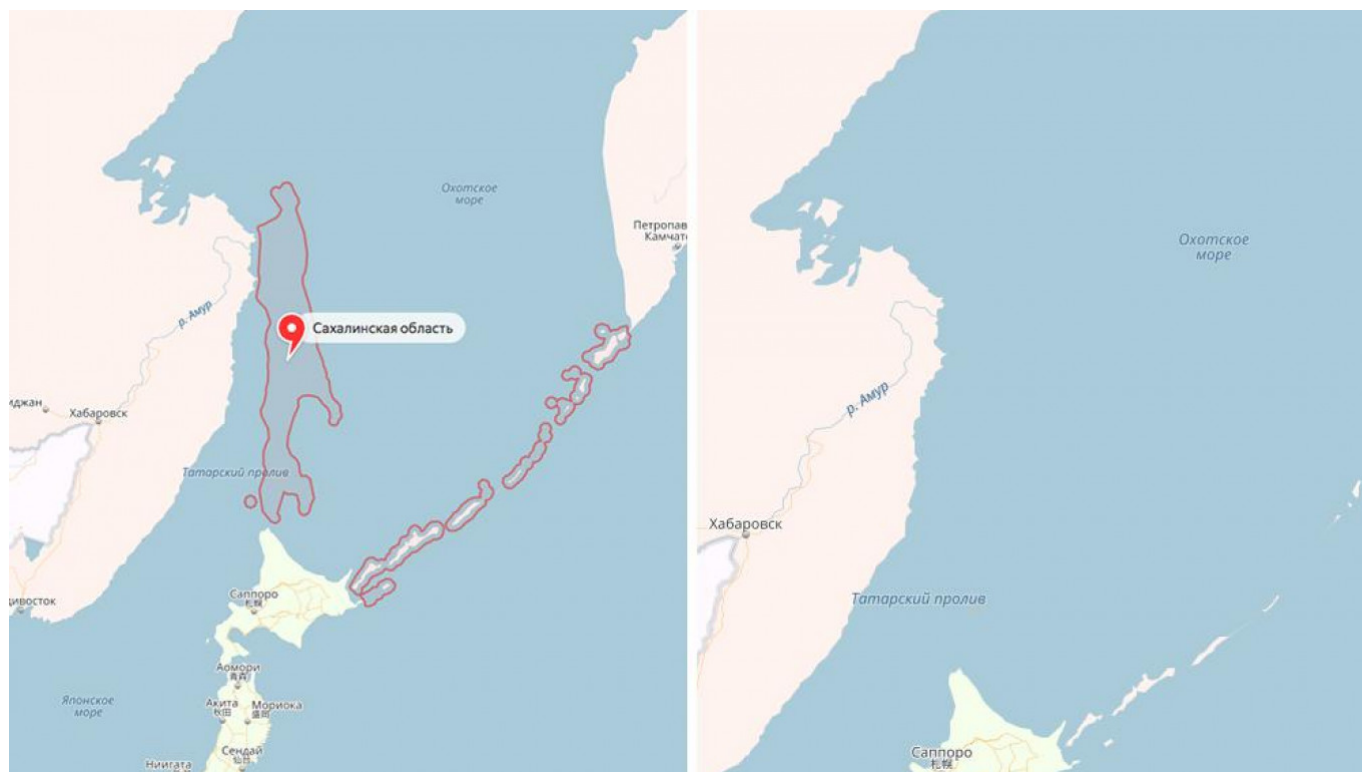

# Russia's Sakhalin Island Disappears From Online Maps As North Korea Fires Missile

August 29, 2017

## Screenshot Yandex Maps

The Pacific island of Sakhalin has partially disappeared from Russia's Yandex map service.

The Russian equivalent of Google Maps, Yandex Maps, does not show the Far Eastern island on either its website or app on maps zoomed between 180 and 3000 kilometers from the earth's surface.

**Related article:** [Why North Korea Can Unite Russia and Japan \(Op-ed\)](#)

Russian media first spotted the technical glitch at around 2 a.m. local Moscow time on Monday, coinciding with North Korea's firing of a ballistic missile over Japan's northern Hokkaido Island, the state-run RIA Novosti news agency [reported](#) Tuesday.

The glitch persisted into Tuesday morning.

In a statement, Yandex attributed the island's disappearance to a technical problem. “We have already fixed this, and soon Sakhalin will be back,” it [said](#).