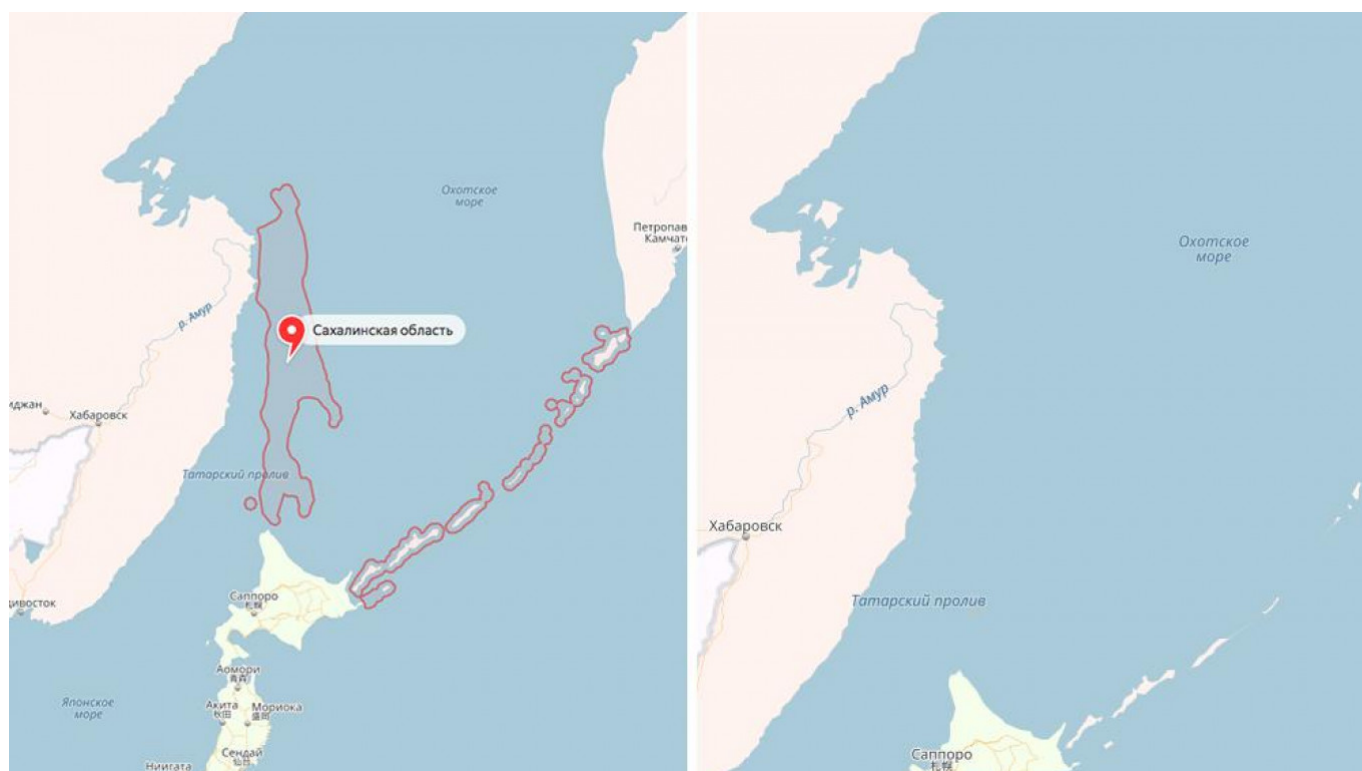

Russia's Sakhalin Island Disappears From Online Maps As North Korea Fires Missile

August 29, 2017

Screenshot Yandex Maps

The Pacific island of Sakhalin has partially disappeared from Russia's Yandex map service.

The Russian equivalent of Google Maps, Yandex Maps, does not show the Far Eastern island on either its website or app on maps zoomed between 180 and 3000 kilometers from the earth's surface.

Related article: [Why North Korea Can Unite Russia and Japan \(Op-ed\)](#)

Russian media first spotted the technical glitch at around 2 a.m. local Moscow time on Monday, coinciding with North Korea's firing of a ballistic missile over Japan's northern Hokkaido Island, the state-run RIA Novosti news agency [reported](#) Tuesday.

The glitch persisted into Tuesday morning.

In a statement, Yandex attributed the island's disappearance to a technical problem. “We have already fixed this, and soon Sakhalin will be back,” it [said](#).