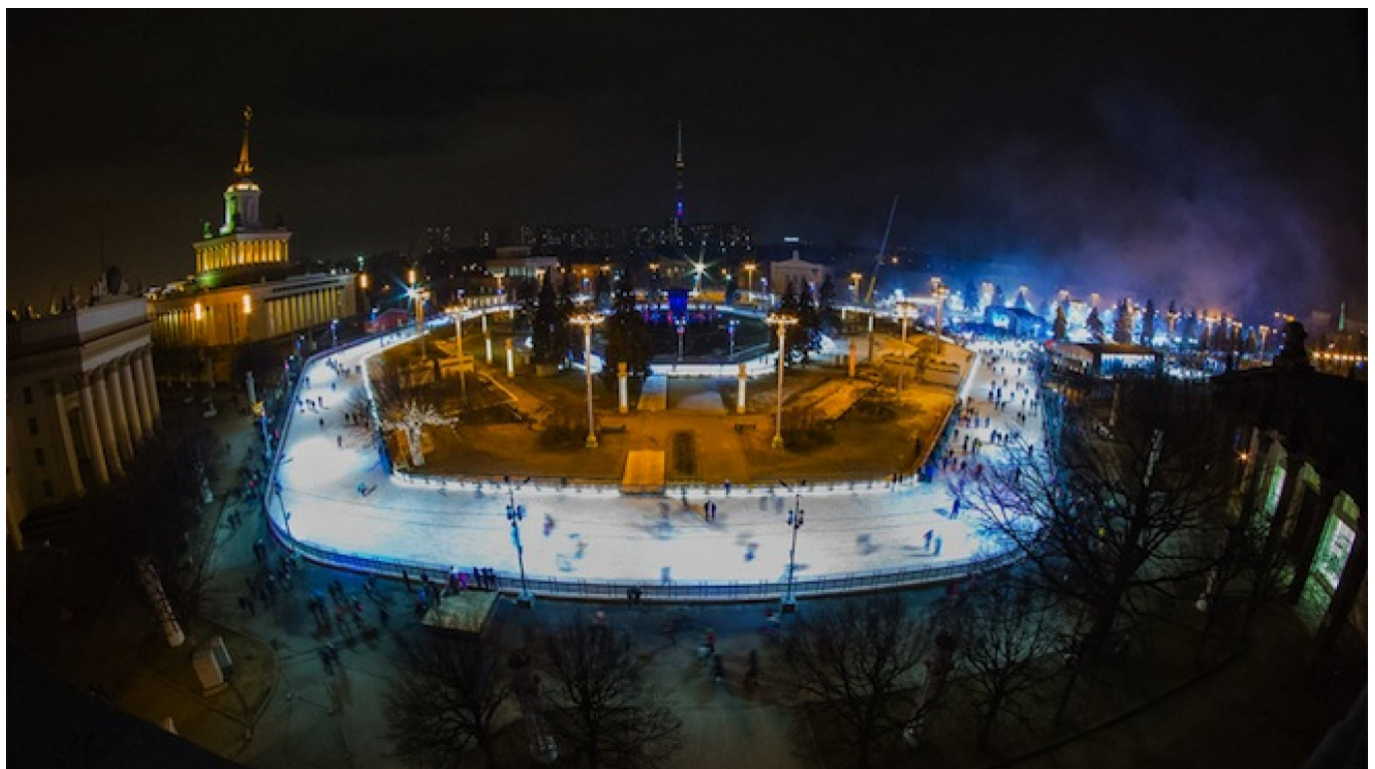

Largest Ice Skating Rink in Europe Opens in Moscow

November 27, 2015

Together with its surrounding “infrastructure,” the rink complex measures 68,300 square meters, the report said.

An ice skating rink billed as the largest in Europe will open Friday with a grandiose show at Moscow’s All-Russia Exhibition Center (VDNKh), the TASS news agency reported.

The surface of the rink’s ice measures 20,000 square meters — 39 square meters more than the rink the exhibition center hosted last year, a spokesperson was quoted by TASS as saying.

Together with its surrounding “infrastructure,” the rink complex measures 68,300 square meters, the report said.

The rink will open to the public at 5 p.m. on Friday, and will host a large-scale ice show at 8 p.m., involving more than 150 actors and featuring a performance by Olympic pairs skating champions Tatiana Totmianina and Maxim Marinin, the report said.

Along with the opening of the rink itself, the festivities will also celebrate the 150th

anniversary of the opening of the first public ice rink in Russia, TASS reported.

Original url:

<https://www.themoscowtimes.com/2015/11/27/largest-ice-skating-rink-in-europe-opens-in-moscow-a50965>